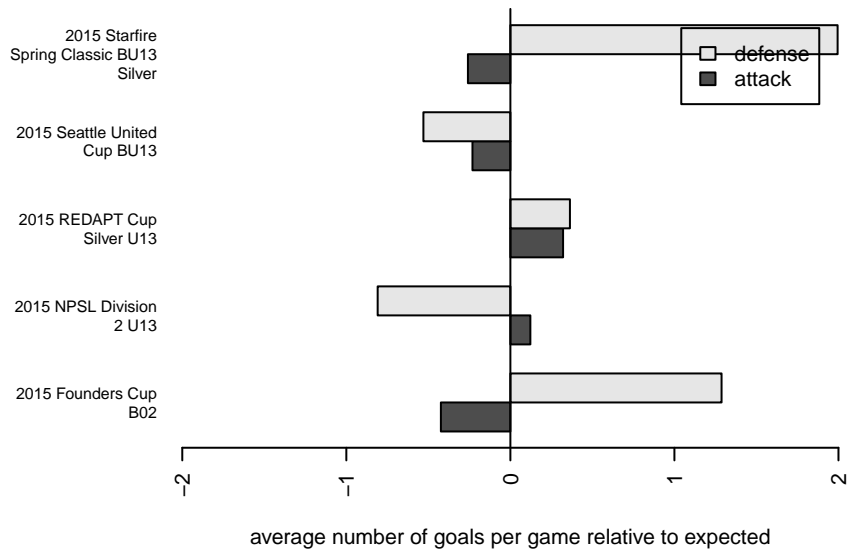

Performance relative to 13 month average