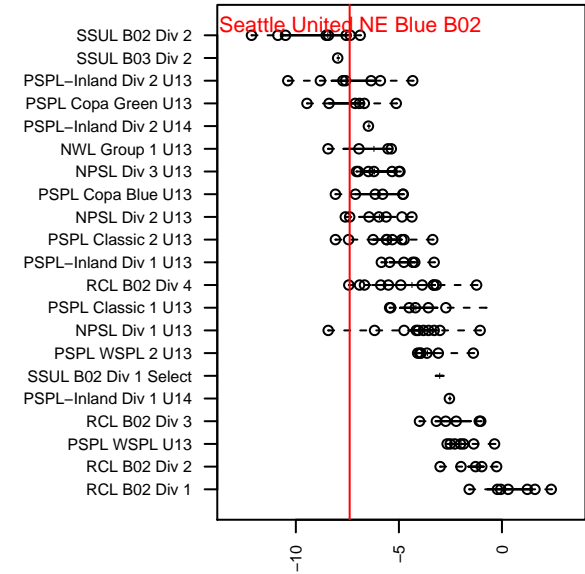

**attack and defense rating
relative to others at age
and all opponents in last 13 months**