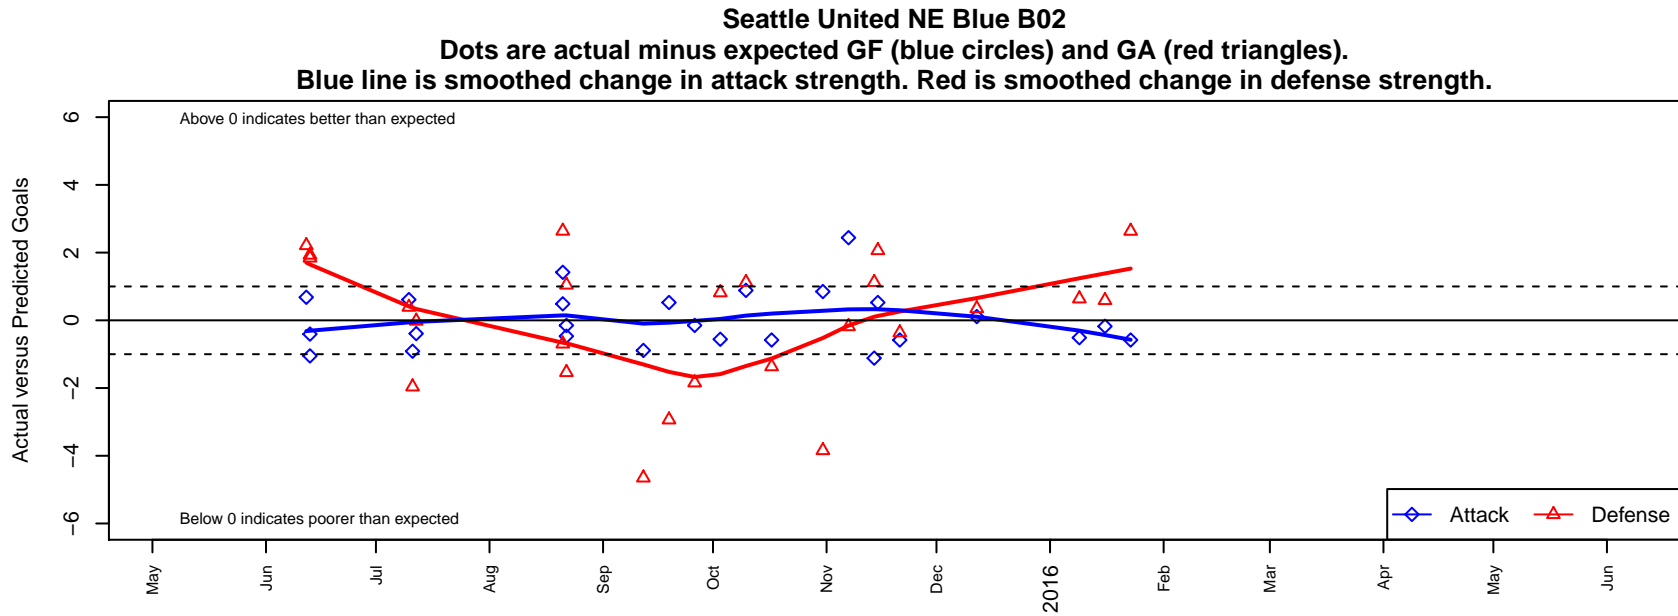

**attack and defense variance (black dot)
relative to other teams
and top 10 in region**

**attack and defense rating
relative to others at age
and all opponents in last 13 months**

Seattle United NE Blue B02

Seattle United Regional
Seattle, WA
B02 total strength=510
attack=0.44 defense=0.31
fall league = NPSL Div 2 U13

alt names used:
Seattle United NE B02 Blue
SU NE B02 Blue
SEATTLE UNITED NE B02 BLUE (WA)
Seattle United NE B02 Blue
Seattle United NE B02 Blue

Venues played:
2015 Starfire Spring Classic BU13 Silver
2015 Seattle United Cup BU13
2015 REDAPT Cup Silver U13
2015 NPSL Division 2 U13
2015 Founders Cup B02